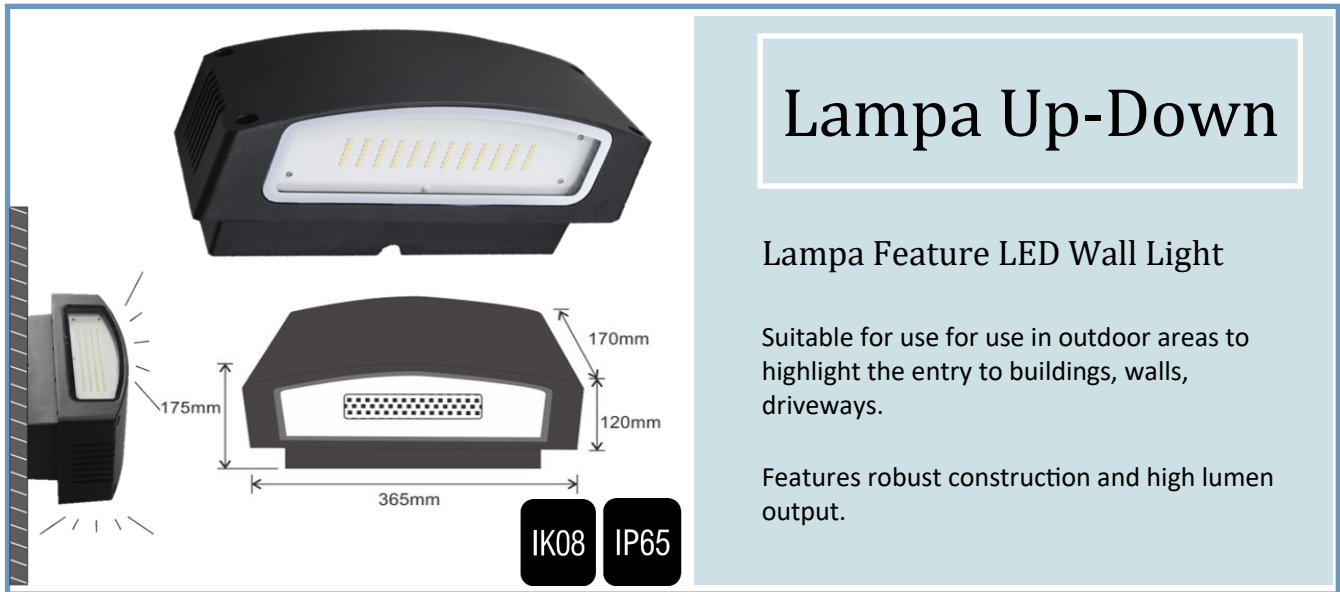

Product specifications

Lampa Up-Down

Lampa Feature LED Wall Light

Suitable for use for use in outdoor areas to highlight the entry to buildings, walls, driveways.

Features robust construction and high lumen output.

SPECIFICATIONS	
Code	WL-LAMPA-55W-_K
Watts	55W
Lumen output	5,500 lm
Colour temperature	3000K, 4000K, 5000K
Light source	Samsung 2835 LEDs
CRI	≥80 Ra
Beam angle	Up and down 110°
Dimming	Optional
Power requirement	AC 100-277V 50/60Hz
Operating temperature	-20°C ~ 40°C
Lifespan	50,000hrs (L70)
Housing	Die-cast aluminium
Product colour	Black (other colours on request)
Lens	Tempered glass
Weight	4.2kg
Protection rating	IP65 weatherproof IK08 impact resistant
Warranty	5 Years
Standards	EN 55015:2006+A1:2007+A2:2009/EN 61000-3-2:2006+A1:2009+A2:2009/ EN 61000-3-3:2008/EN 61547:2009

* With the rapid development of LED technology, Dolphin Lighting reserves the right to change data and specifications without notice.