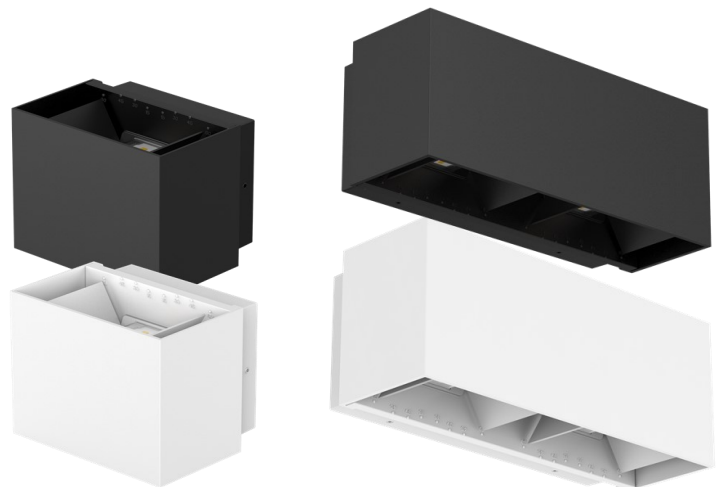

CUBE LED UP-DOWN WALL LIGHT - 10W/18W

PRODUCT FEATURES

This versatile wall light beams light up and down to create an architectural feature light. With adjustable louvres to create your own customized beam angle. Available in black or white housing and two different colour temperatures.

- CUBE1 - 10w, CUBE2 - 18W models
- Available in 3000K or 5000K
- Adjustable 15° ~ 120° beam angle
- Aluminium housing
- Choice of black or white
- IP65 housing
- 3 Year warranty

Product specifications

A	120mm
B	97mm
C	100mm

Dimensions:
10W above, 20W below

A	242mm
B	98mm
C	100mm

Wall Cube

Cube Up/Down Wall Light

Architectural feature light with up and down light beams.

Adjustable louvres for customised beam.

CUBE1 - 10W, CUBE2 - 18W.

Specifications	WL-CUBE1-10W- _K-BLK/WHT		WL-CUBE2-18W- _K-BLK/WHT	
	Colour temperature	3000K (3K)	5000K (5K)	3000K (3K)
Lumen	750 lm	900 lm	1150 lm	1350 lm
Efficiency	>75 lm/w	>90 lm/w	>63 lm/w	>75 lm/w
Light source	LED			
CRI	≥80 Ra			
Beam angle	Adjustable 15° ~ 120°			
Power requirement	220 ~ 240 VAC			
Power consumption	10W		18W	
Housing	Aluminium			
Trim	Black or white			
Lifespan	>50,000 hrs			
Operation temperature	-20°C ~ 65°C			
Product dimensions (LxWxH)	120 x 97 x 100mm		242 x 98 x 100mm	
Weight	590g		1.1kg	
Protection rating	IP65			
Warranty	3 Years			