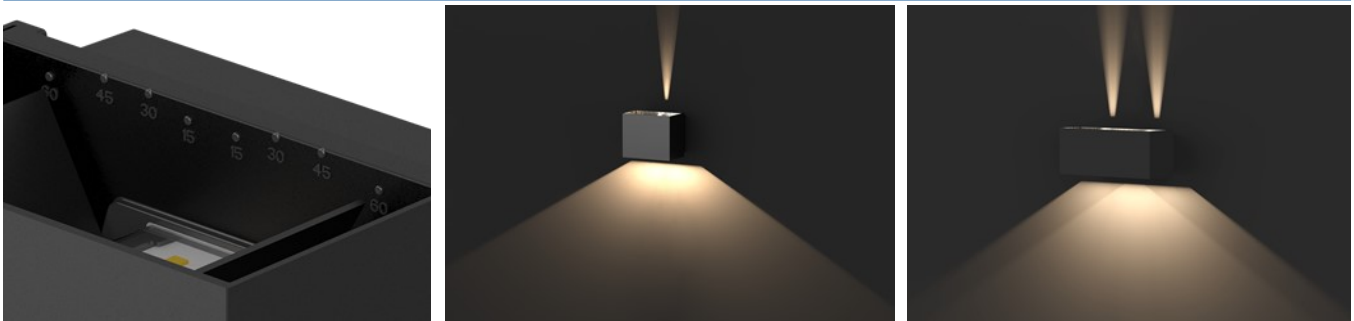

CUBE LED UP-DOWN WALL LIGHT - 10W/18W

PRODUCT FEATURES

This versatile wall light beams light up and down to create an architectural feature light. With adjustable louvres to create your own customized beam angle. Available in black or white housing and two different colour temperatures.

- CUBE1 - 10w, CUBE2 - 18W models
- Available in 3000K or 5000K
- Adjustable 15° ~ 120° beam angle
- Aluminium housing
- Choice of black or white
- IP65 housing
- 3 Year warranty

Product specifications

A	120mm
B	97mm
C	100mm

Dimensions:
10W above, 20W below

A	242mm
B	98mm
C	100mm

Wall Cube

Cube Up/Down Wall Light

Architectural feature light with up and down light beams.

Adjustable louvres for customised beam.

CUBE1 - 10W, CUBE2 - 18W.

Specifications	WL-CUBE1-10W- _K-BLK/WHT		WL-CUBE2-18W- _K-BLK/WHT	
	Colour temperature	3000K (3K)	5000K (5K)	3000K (3K)
Lumen	750 lm	900 lm	1150 lm	1350 lm
Efficiency	>75 lm/w	>90 lm/w	>63 lm/w	>75 lm/w
Light source	LED			
CRI	≥80 Ra			
Beam angle	Adjustable 15° ~ 120°			
Power requirement	220 ~ 240 VAC			
Power consumption	10W		18W	
Housing	Aluminium			
Trim	Black or white			
Lifespan	>50,000 hrs			
Operation temperature	-20°C ~ 65°C			
Product dimensions (LxWxH)	120 x 97 x 100mm		242 x 98 x 100mm	
Weight	590g		1.1kg	
Protection rating	IP65			
Warranty	3 Years			